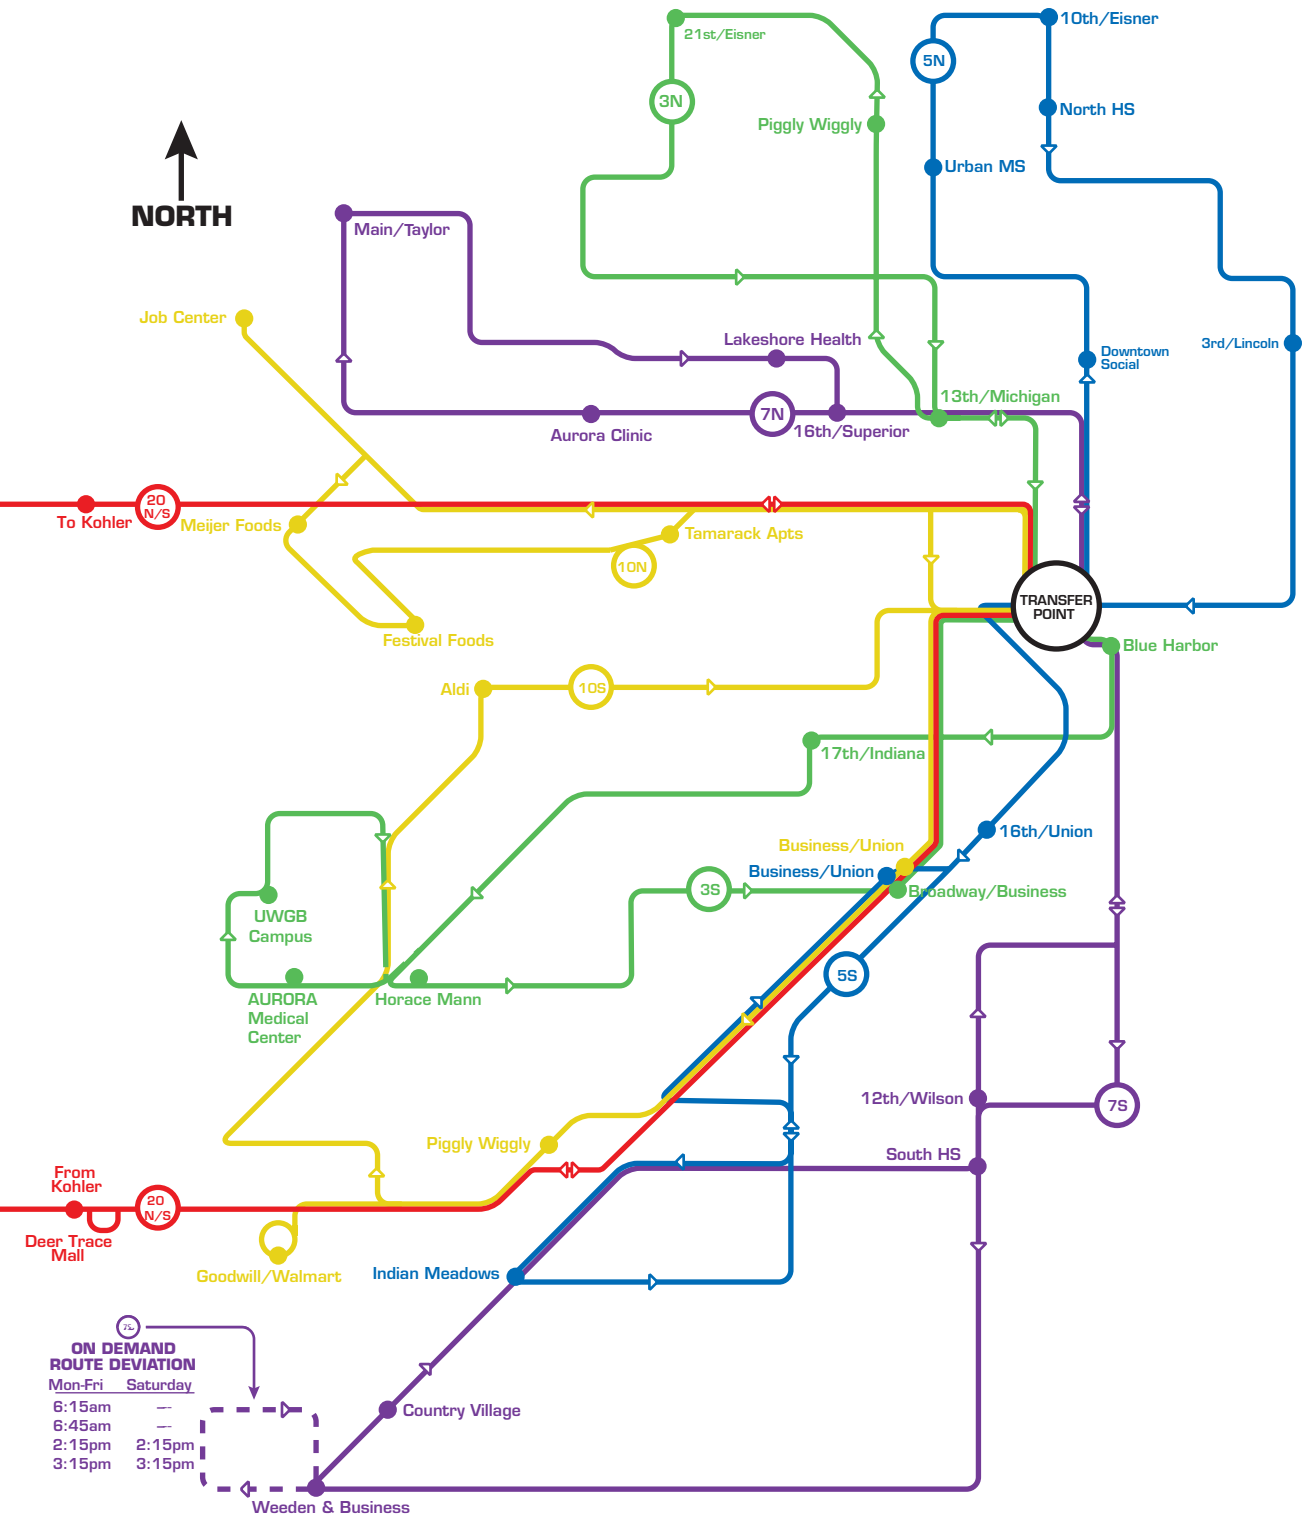

“HOW-TO” GUIDE

SHORELINE
METRO.COM

(920) 459-3281

www.shorelinemetro.com
www.facebook.com/shorelinemetro

HOURS

ROUTES:
M-F REG ROUTES:
5:15am-8:15pm

M-F SHUTTLE SERVICE:
5:15pm -8:15pm

SAT REG HOURS:
8:45am-3:45pm

No food or drink on the bus.
No stereos, or use of speaker phone.
Exact change must be used,
no change given.

FOLLOWING GOOGLE

Use Google maps to help navigate Shoreline Metro's routes. Simply open Google maps and select the “transit” button.

POPULAR DESTINATIONS

This map is a streamlined version, for a full version please log on to www.shorelinemetro.com

ON DEMAND ROUTE DEVIATION

Mon-Fri	Saturday
6:15am	—
6:45am	—
2:15pm	2:15pm
3:15pm	3:15pm

- 7S**
 - South High School
 - Longfellow Elementary
 - Country Village • Boys & Girls Club
 - Lakeshore CAP
 - Jackson Elementary

- 10S**
 - Walmart
 - Washington Square
 - ALDI
 - Goodwill Acuity
 - Nemak
 - Sheb. Co. Detention Center