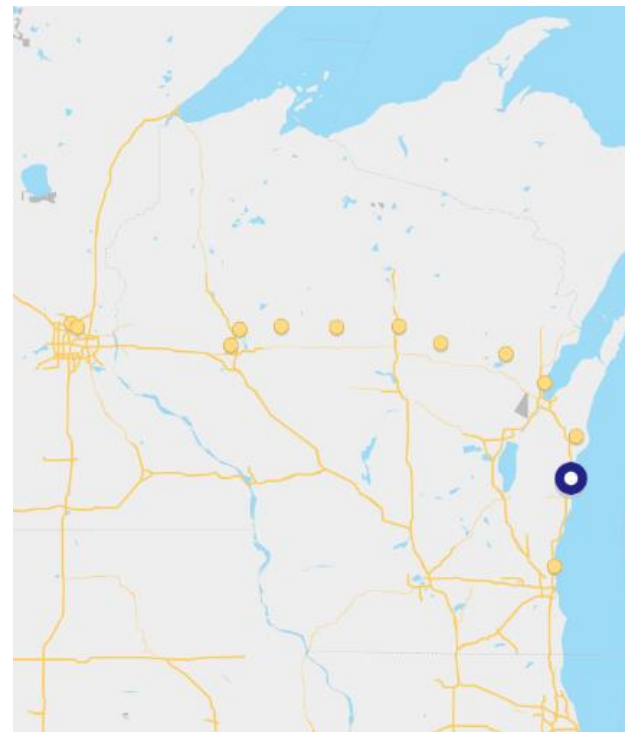

Indian Trails

INFORMATION & TICKETS

(800) 292-3831

www.indiantrails.com

Travel to Upper Michigan, Chicago and Michigan for low fares.

megabus

making travel simple

Service Provided by Coach USA

INFORMATION & TICKETS

Go to us.megabus.com

Travel to **Milwaukee** from **\$34** or **Minneapolis** from **\$72**.

Track your bus at <https://bustracker.megabus.com/>

MEGABUS DAILY SCHEDULE

Minneapolis, MN to Milwaukee, WI Schedule

LOCATION	TIME	FREQUENCY
Minneapolis, MN	8:25am	Daily
Saint Paul, MN	8:55am	Daily
Chippewa Falls, WI	10:40am	Daily
Wausau, WI	12:30pm	Daily
Green Bay, WI	2:30pm	Daily
Manitowoc, WI	3:30pm	Daily
SHEBOYGAN, WI	4:00pm	Daily
Milwaukee, WI	5:15pm	Daily

**All times are approximate. Weather, road conditions, and other uncontrollable circumstances may cause delays in times.*

PICKUP/DROP OFF LOCATION:

Shoreline Metro Intermodal Bus Station
828 Pennsylvania Ave
Sheboygan, WI 53081
(920) 459-3281
www.shorelinemetro.com