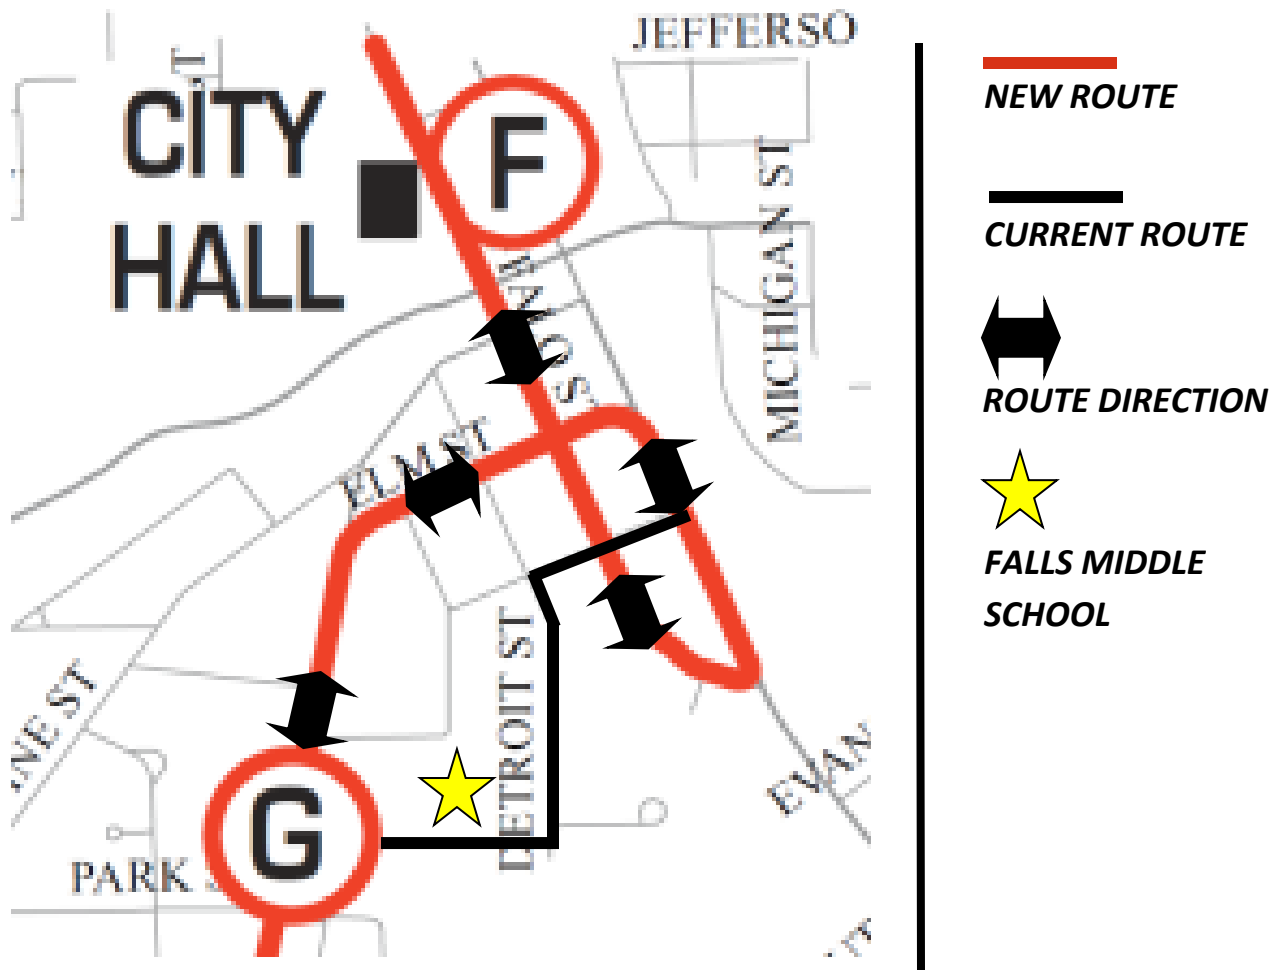

# NOTICE – ROUTE 20 CHANGE

EFFECTIVE BY 10/15/2018

Notice is hereby given regarding a permanent route change to Routes **20N** and **20S** of the Shoreline Metro system involving the former Sheboygan Falls Middle School. The new route is as shown below:

**ROUTE CHANGES ARE EFFECTIVE:**

**OCTOBER 15, 2018**